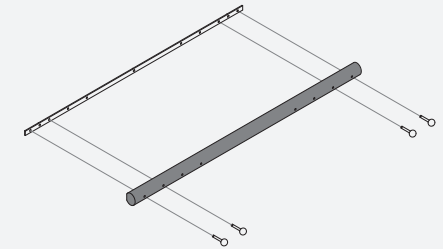

Master&Master

Event Horizon

Mirror

Sizes:

h600 x w900 mm (mirror size $\varnothing$ 600 mm)

h1150 x w900 mm (mirror size h1150 x w600 mm)

Materials:

glass mirror

solid oiled oak

brass hooks

Lacquered edge:

Smoke – RAL 9011 Graphite Black

Silver – RAL 9016 Traffic White

Bronze – RAL 8019 Black Brown

Design: DECHEM Studio

Made in Czech Republic

For custom colors and sizes, please contact us at

hello@masterandmaster.eu

Assembly instructions

1

2

3