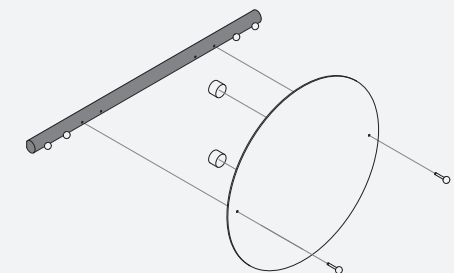

## Event Horizon

Mirror

Sizes:

h600 x w900 mm (mirror size  $\varnothing$  600 mm)

h1150 x w900 mm (mirror size h1150 x w600 mm)

Materials:

glass mirror

solid oiled oak

### Assembly instructions

1

2

3