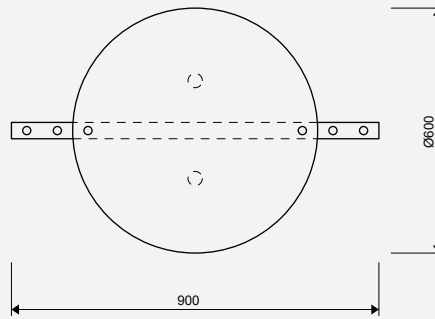

Master&Master

Event Horizon

Mirror

Sizes:

h600 x w900 mm (mirror size $\varnothing$ 600 mm)

h1150 x w900 mm (mirror size h1150 x w600 mm)

Materials:

glass mirror

solid oiled oak

brass hooks

Lacquered edge:

Smoke – RAL 9011 Graphite Black

Silver – RAL 9016 Traffic White

Bronze – RAL 8019 Black Brown

Design: DECHEM Studio

Made in Czech Republic

For custom colors and sizes, please contact us at

hello@masterandmaster.eu