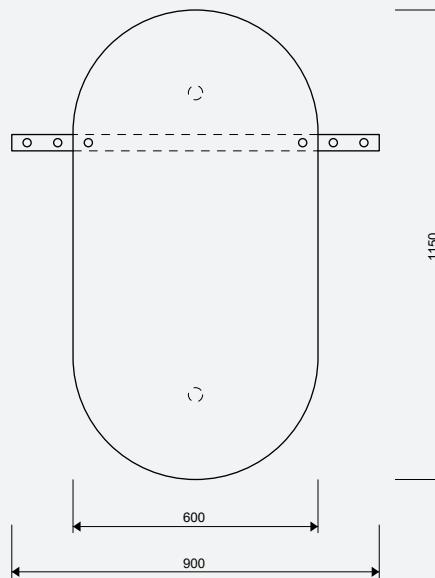

Master&Master

Event Horizon

Mirror

Sizes:

h600 x w900 mm (mirror size $\varnothing$ 600 mm)

h1150 x w900 mm (mirror size h1150 x w600 mm)

Materials:

glass mirror

solid oiled oak

brass hooks

Lacquered edge:

Smoke – RAL 9011 Graphite Black

Silver – RAL 9016 Traffic White

Bronze – RAL 8019 Black Brown

Design: DECHEM Studio

Made in Czech Republic

For custom colors and sizes, please contact us at

hello@masterandmaster.eu