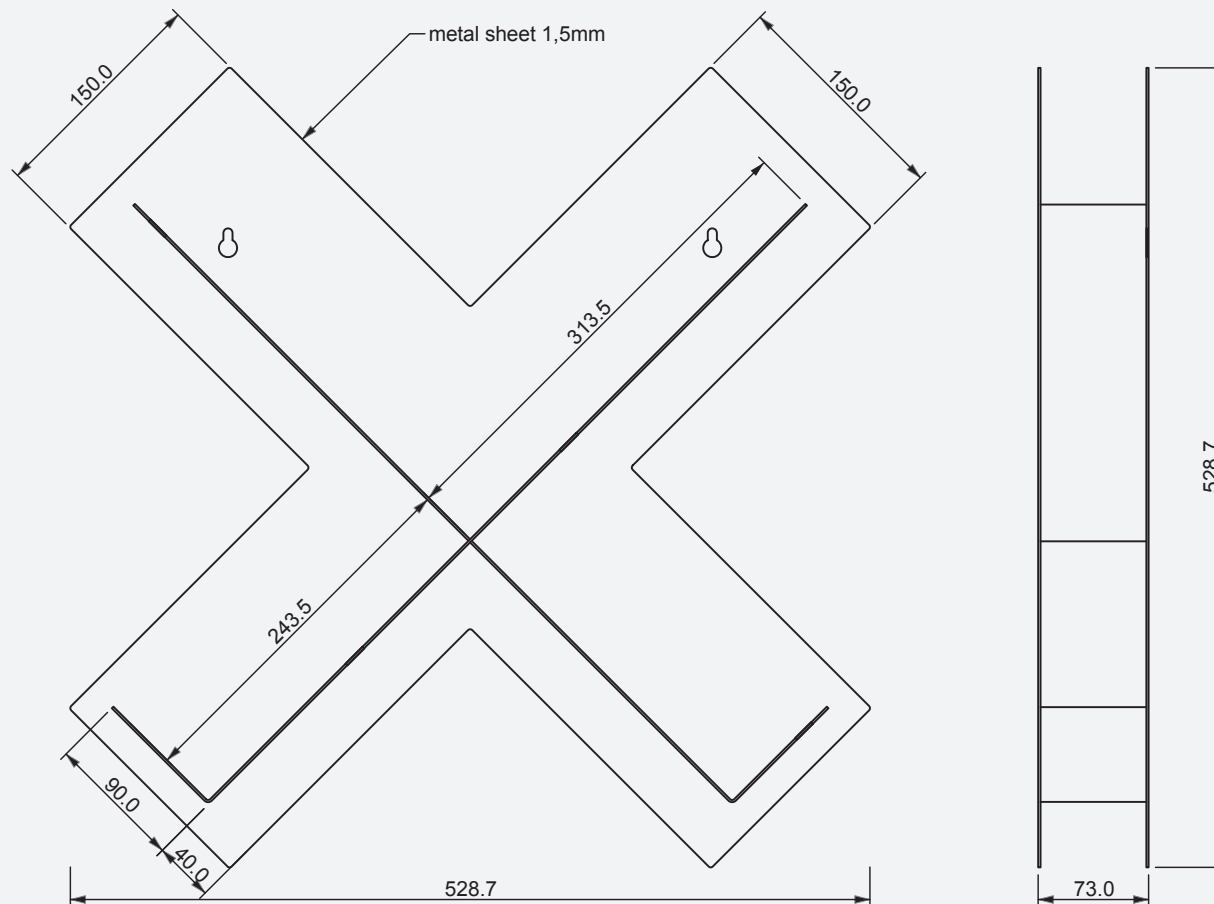

Master&Master

Xshelf

Bookshelf

Not your average bookshelf. Jiří Pelcl's bold new Xshelf will excite any space – combine more together for a truly unique storage solution. We've honestly never seen anything like it. Its steel construction is available in four colours as standard, but we love custom solutions for your unique needs.

Sizes: 529 x 529 x 73 mm

Material: powder coated steel

Design: Jiří Pelcl

Available colors:

RAL 9003 Signal white

RAL 9005 Jet black

RAL 5003 Sapphire blue

For a custom color please contact us.

For 3D model please contact us.

<https://www.masterandmaster.eu/#!/product/xshelf>

© Master & Master 2021